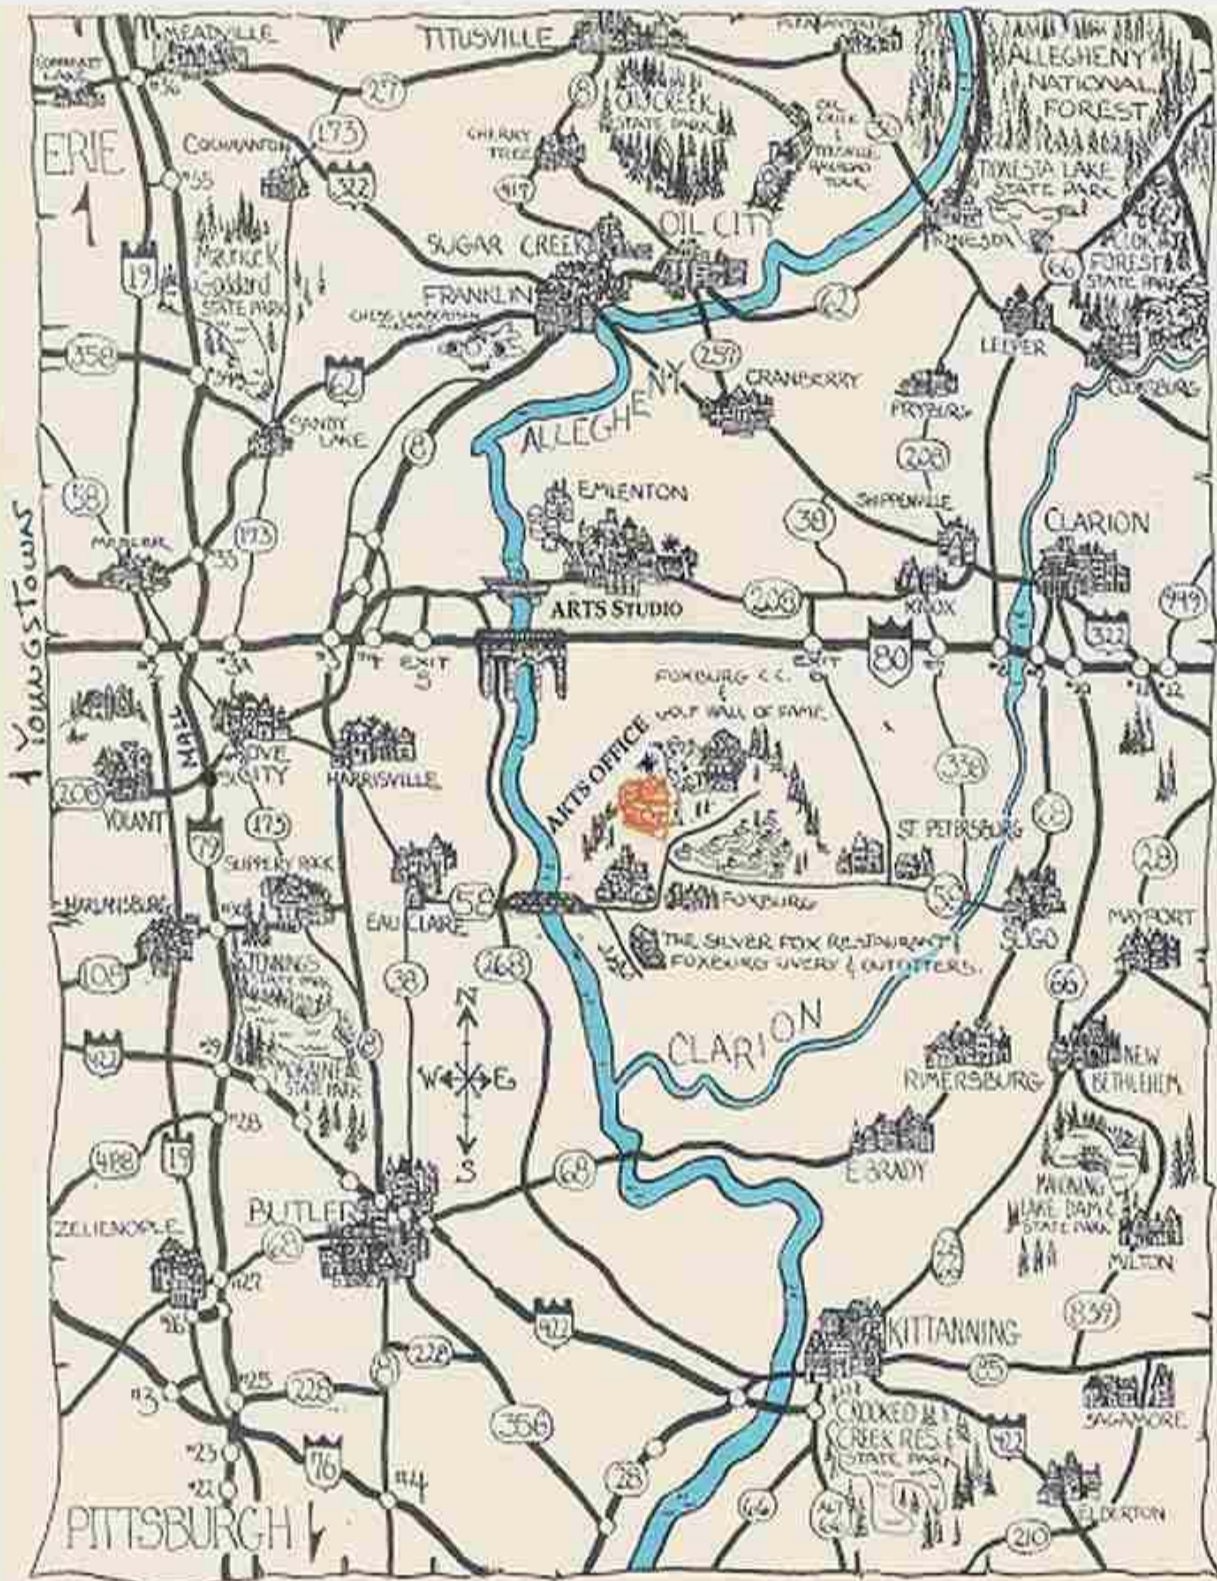

MAP

REGIONAL MAP

ARTS Office and **Log Home** is located in Foxburg PA...

ARTS Studio is located in Emlenton PA, 4 miles up-river...

Both are right off I-80 between old Exits 4 and 5, a few exits east of the PA-OH state line and I-79

ARTS AREA MAP is an artistic rendering of area points of interest.

The map, on the next page, is not to scale, and covers approximately 35x35 miles or so...

ARTS Studio & Office * Map of the Region

NOT TO SCALE - AREA REPRESENTED IS APPROX. 35x35 MILES.